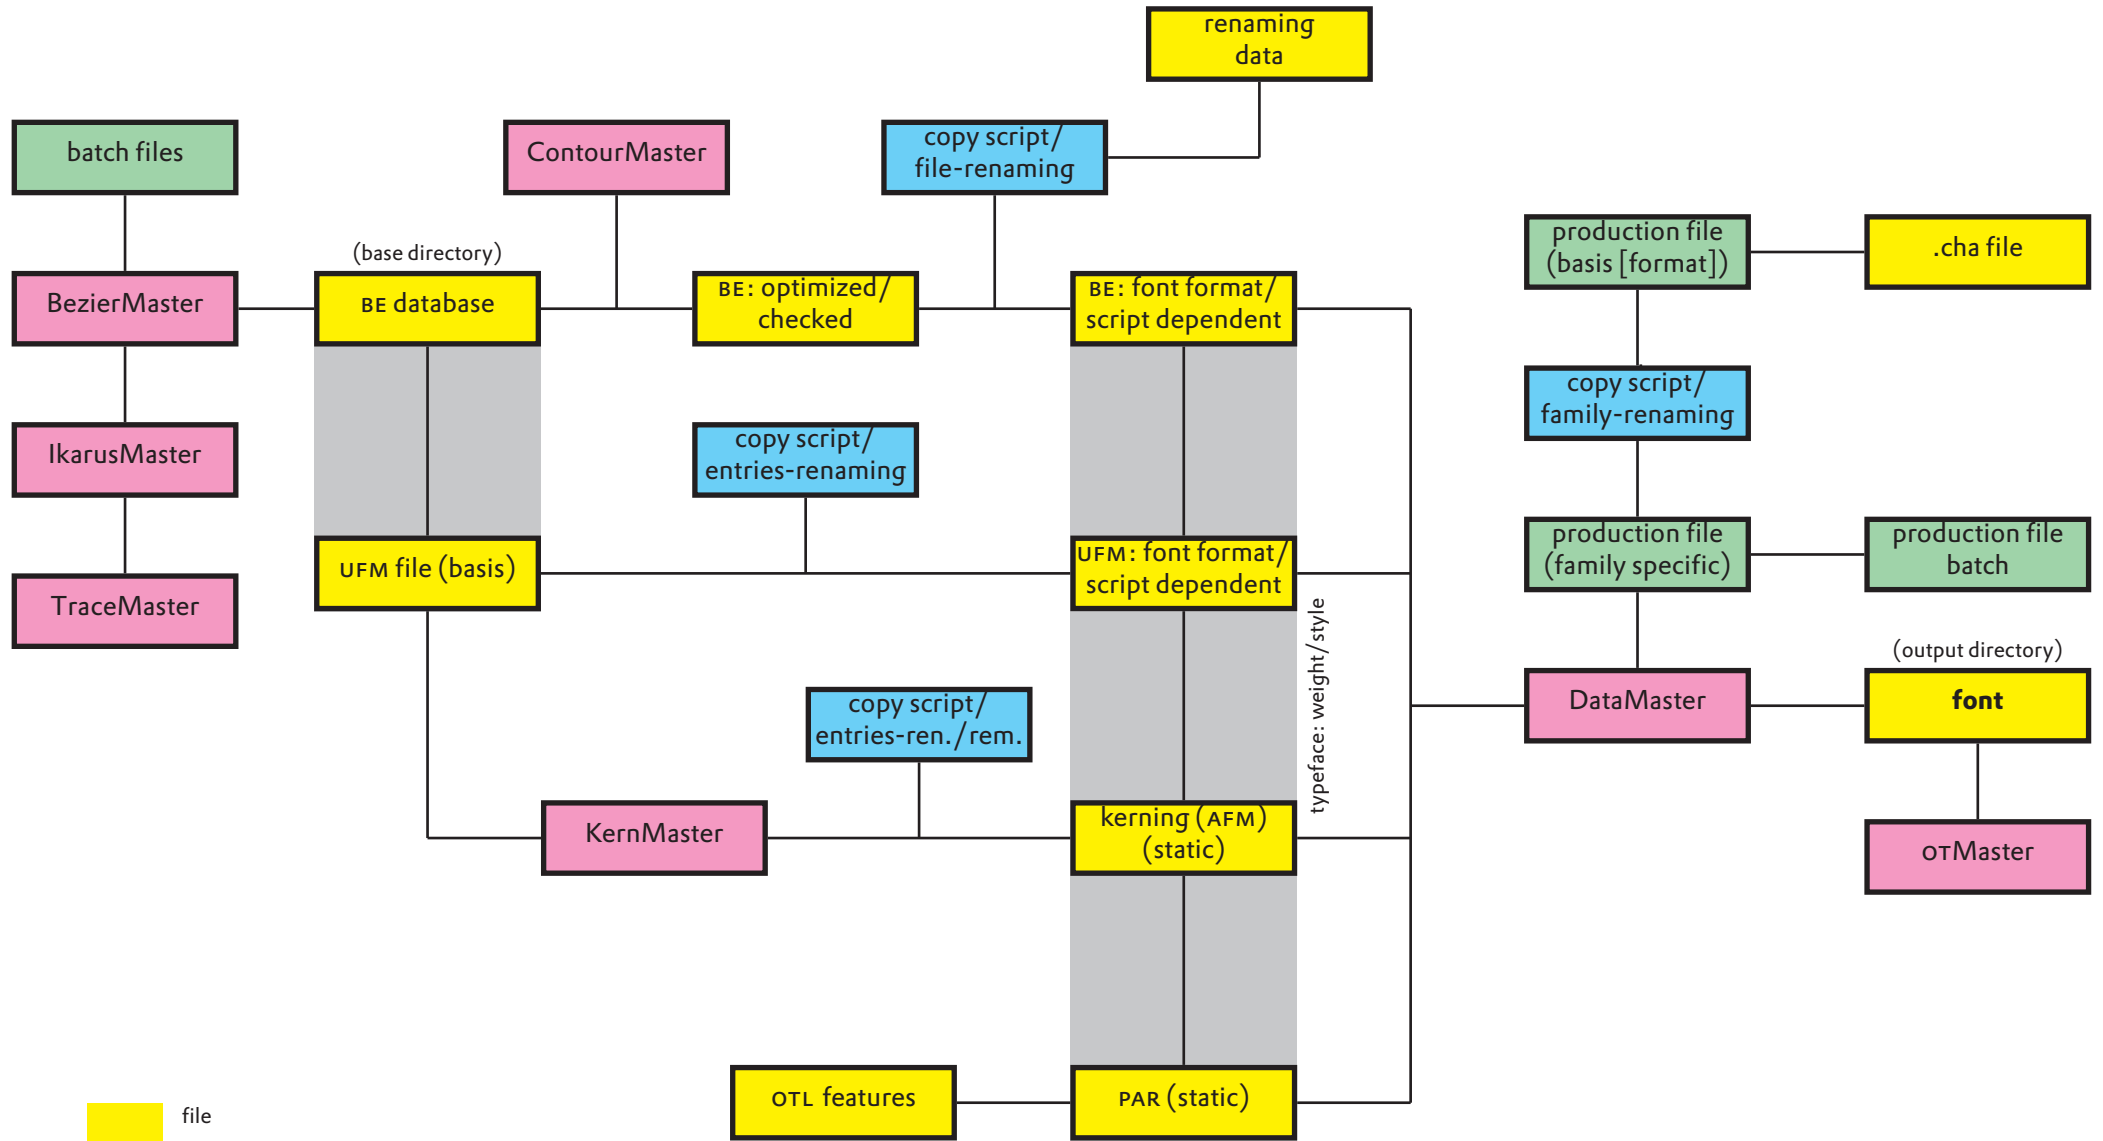

DTL font production workflow

(Keywords: reproducibility, standardization)

- file
- FM command (production) or batch file
- management file (AppleScript either or not in combination with BBEdit)
- application

(production directory: per typeface, per font format, per script, per sort ['Standard', etc.,])